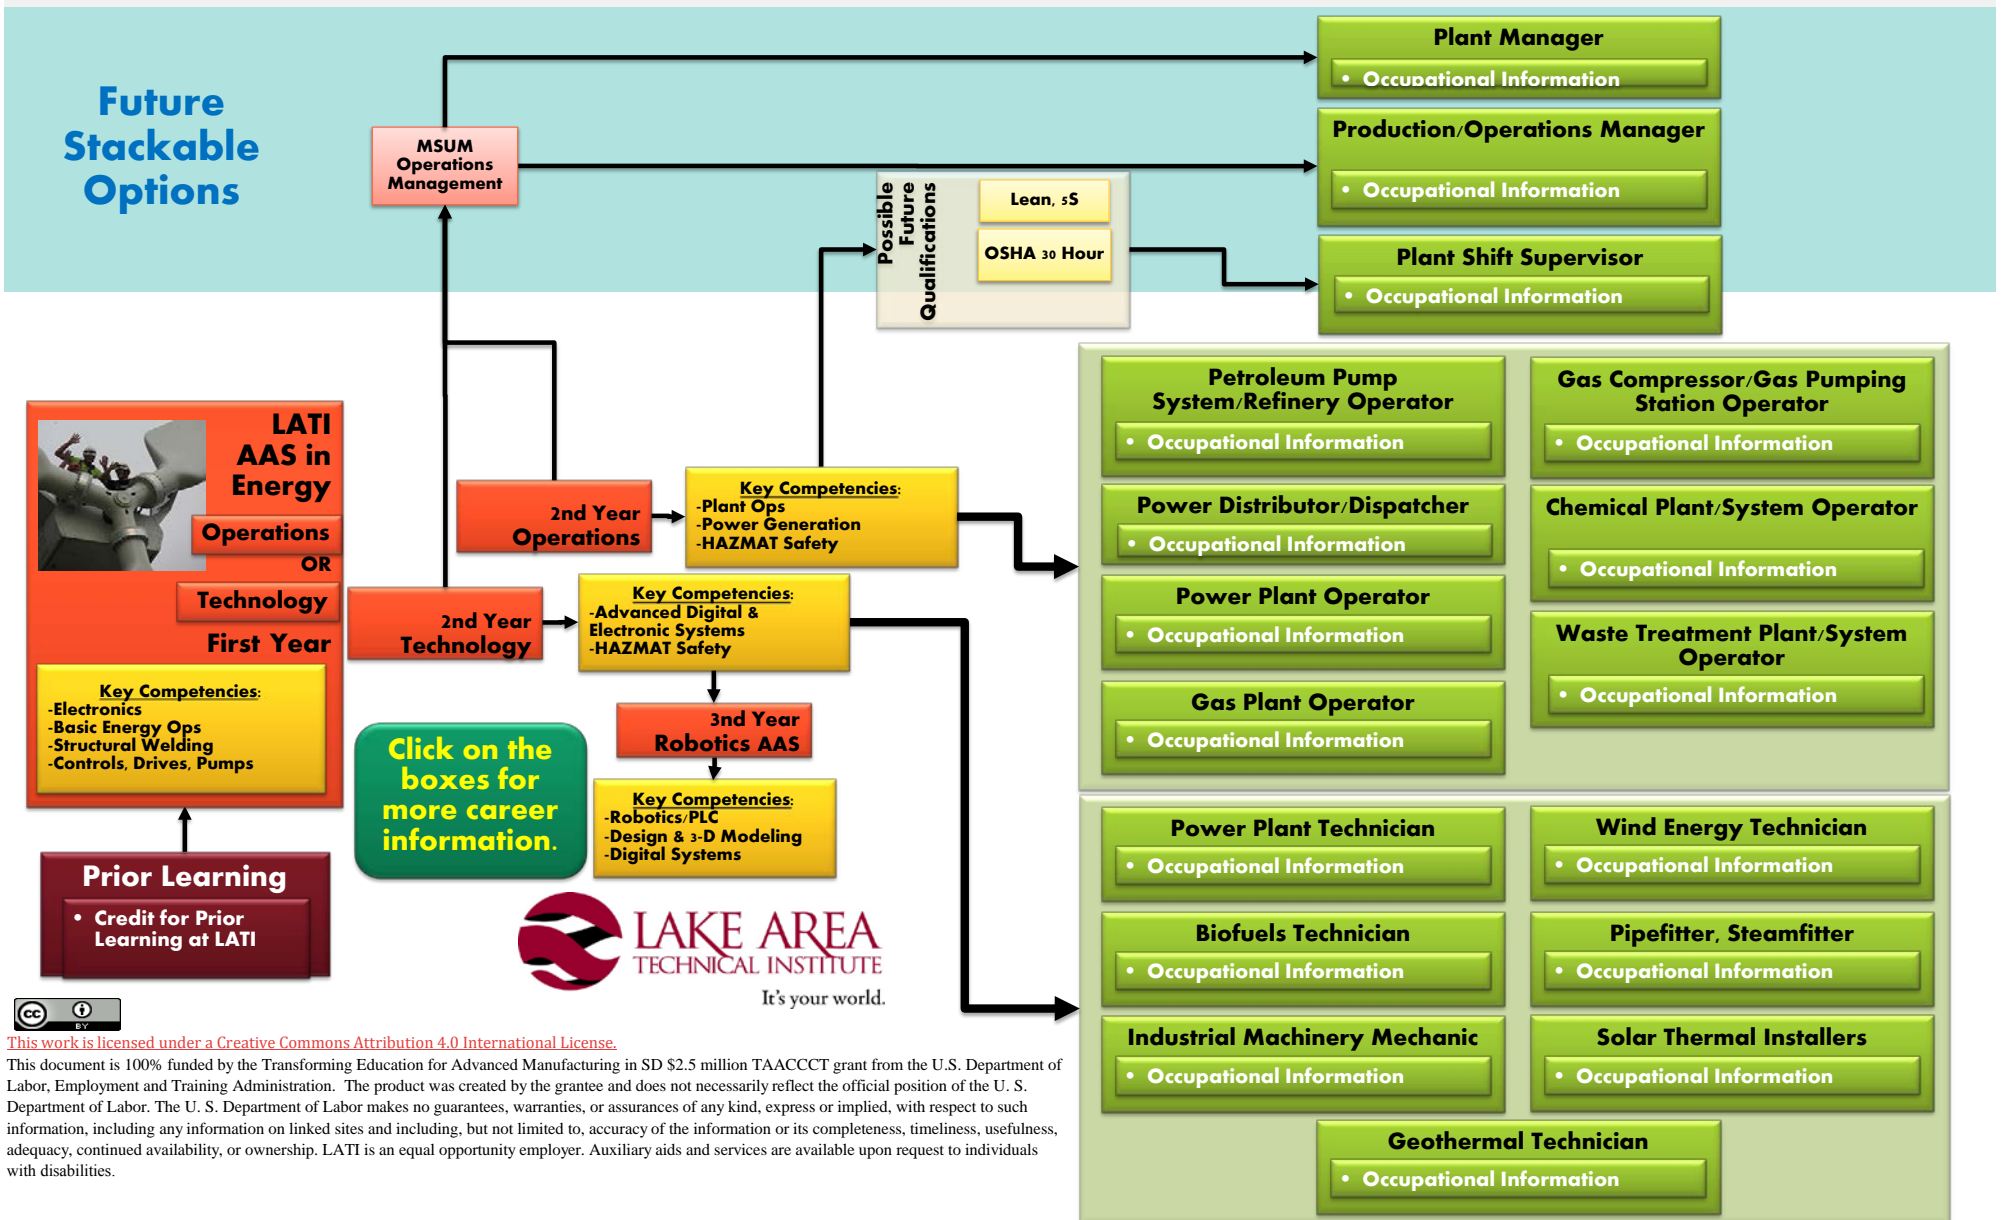

# LATI Energy Operations/Technology Career Path Options

This work is licensed under a Creative Commons Attribution 4.0 International License.

This document is 100% funded by the Transforming Education for Advanced Manufacturing in SD \$2.5 million TAACCT grant from the U.S. Department of Labor, Employment and Training Administration. The product was created by the grantee and does not necessarily reflect the official position of the U. S. Department of Labor. The U. S. Department of Labor makes no guarantees, warranties, or assurances of any kind, express or implied, with respect to such information, including any information on linked sites and including, but not limited to, accuracy of the information or its completeness, timeliness, usefulness, adequacy, continued availability, or ownership. LATI is an equal opportunity employer. Auxiliary aids and services are available upon request to individuals with disabilities.